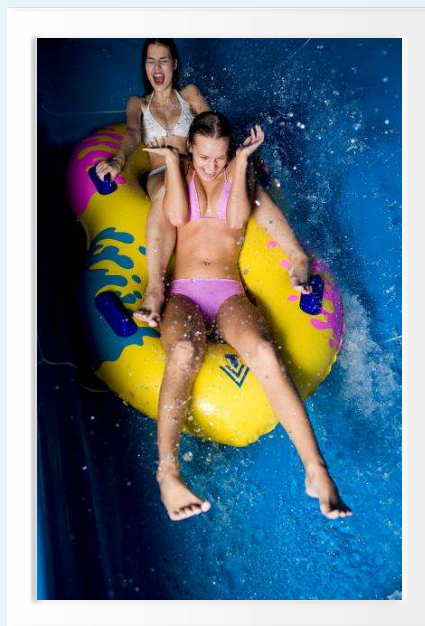

SLIDES IN WATER ENTERTAINMENT AREA

FOR CHILDREN

Separate area **MARSAS** is equipped for the little ones where they can swim in the pool with warm fountains of 15 cm deep, ride little slides.

Elder children will have fun to ride the **SRAUTAS** slide. Feel as if carried away by the swift and wild spring. This is an open-type slide with tyres that will give you fresh impressions.
Length - 80 metres, slope angle - 12 degrees.

Attraction **BERMUDAI** - for children over 10 years old. For those who are not afraid of the dark and favour light shows as well as sound effects. Thunder, lightning and various other surprises are waiting for you on the adventurous route "black hole". This is the longest slide.
Length - 212 metres, slope angle - 11 degrees.

FOR AMATEURS

AZARTAS attraction would suit for those who do not seek sharp experiences but want to have a pleasant ride. Multitude of turns will not allow you to relax.
Length - 107 metres, slope - 12 degrees.

FOR EXTREME PEOPLE

If you are a good swimmer and like to dive, choose **SUKŪRYS**. Imagine that you are surrounded by cosmic space and you dart with unusual speed not even feeling your body weight... Suddenly you find yourself in the big closed ball where your acceleration gradually slows down while you are falling into the water pool. Revitalising your body and feelings!
Length - 40 metres, slope - 28 degrees, depth - 1.9 metres.